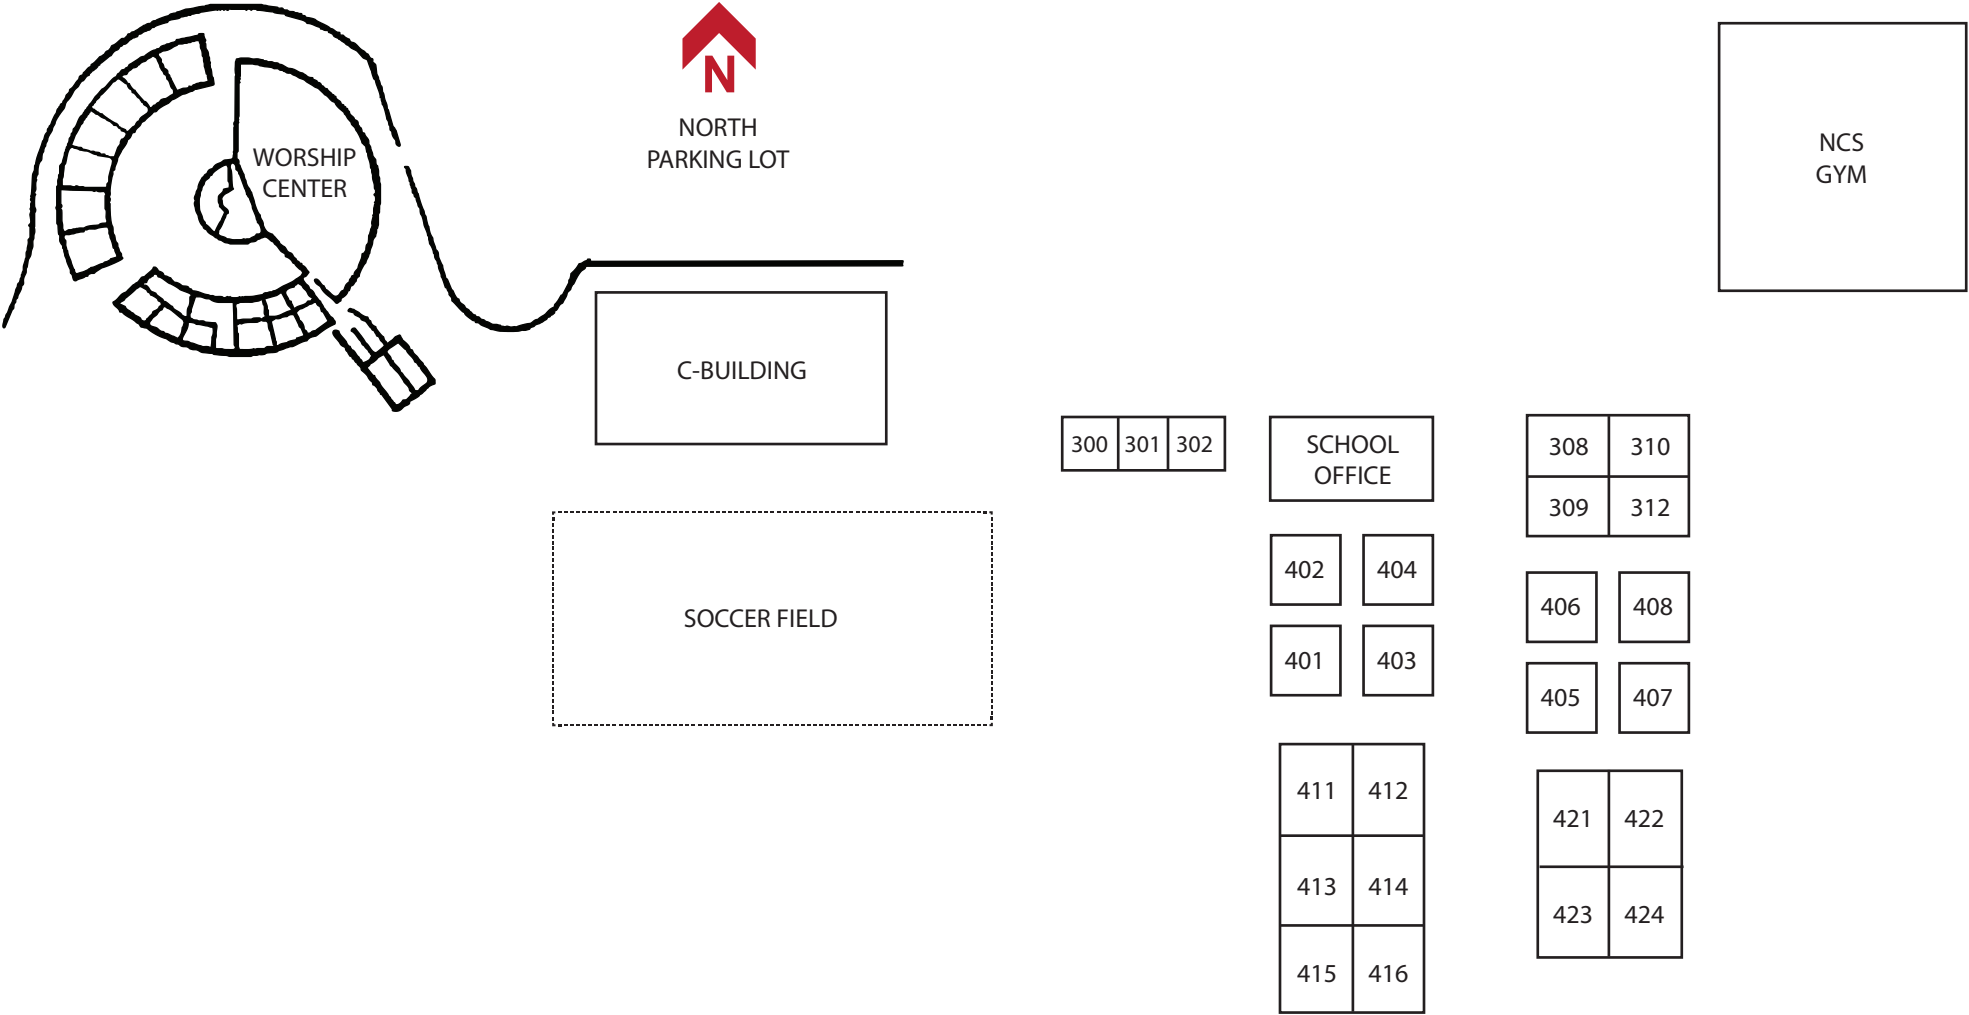

# Northwest Christian School

## Campus Map

NORTH  
PARKING LOT

WORSHIP  
CENTER

C-BUILDING

SOCCER FIELD

300 301 302

SCHOOL  
OFFICE

308 310

309 312

402

404

406

408

401

403

405

407

411

412

421

422

413

414

423